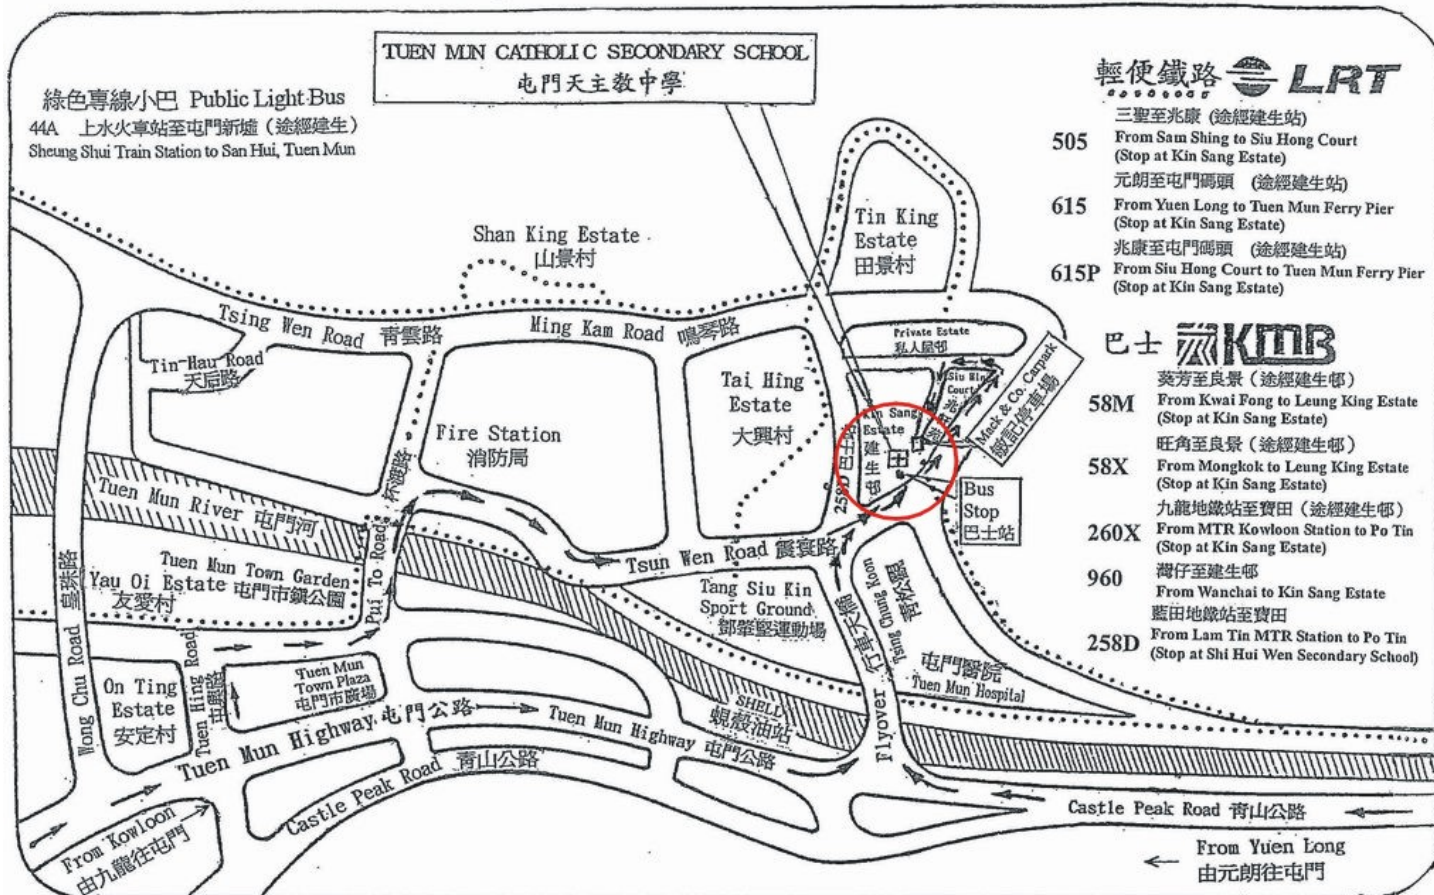

由九龍往屯門：見“蜆殼”油站，靠左駛上“大興、良景”天橋，行大興線靠右轉落建生邨。

If you are coming from Kowloon, as soon as you see the Gas Station SHELL, take the left lane onto the flyover. Take the Tai Hing Estate lane, and at the traffic light, turn right towards Kin Sang Estate.

如需要泊車位，請使用附近之收費停車場（泊車費為每小時8元）。
Should there be a request for parking, please use the parking facilities nearby (Parking fee : \$ 8 per hour).

由元朗往屯門（青山公路）：途經彩暉花園，上“大興、良景”天橋
If you are coming from Yuen Long by Castle Peak Road, you by pass Brilliant Garden before you come up to the flyover for Tai Hing and Leung King Estate.